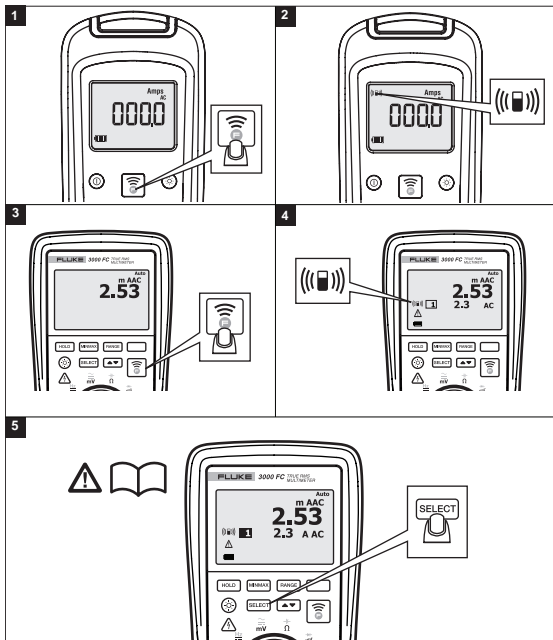

FLUKE®

a3002 FC Wireless AC/DC Clamp

Quick Reference Guide

Warning

To prevent possible electrical shock, fire, or personal injury, read the “a3002 FC Safety Information” before you use this Product.

Go to www.fluke.com to register your product and find more information.