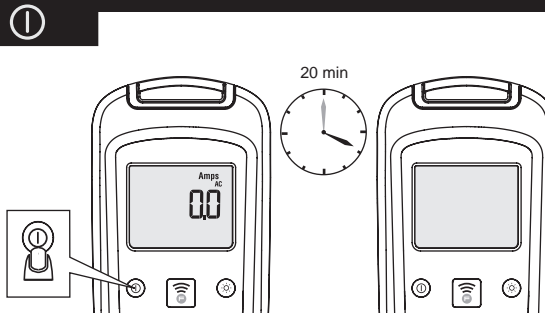

a3001 FC

Wireless iFlex

Quick Reference Guide

⚠️ ⚠️ Warning

To prevent possible electrical shock, fire, or personal injury, read the "a3001 FC Safety Information" before you use this Product.

Go to www.fluke.com to register your product and find more information.