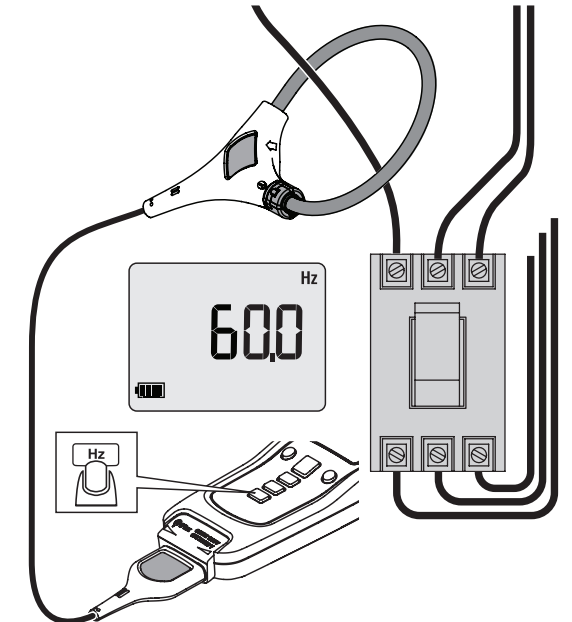

a3001 FC

Wireless iFlex

Quick Reference Guide

⚠️ ⚠️ Warning

To prevent possible electrical shock, fire, or personal injury, read the "a3001 FC Safety Information" before you use this Product.

Go to www.fluke.com to register your product and find more information.

Hz / Amps

INRUSH

ToolPak

LOG