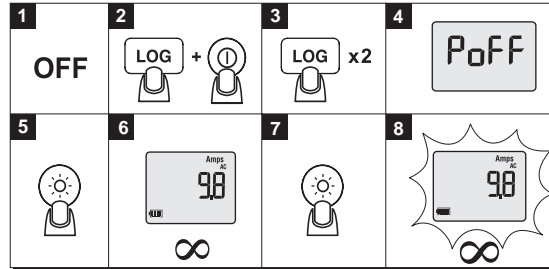

a3001 FC

Wireless iFlex

Quick Reference Guide

⚠️ ⚠️ Warning

To prevent possible electrical shock, fire, or personal injury, read the "a3001 FC Safety Information" before you use this Product.

Go to www.fluke.com to register your product and find more information.