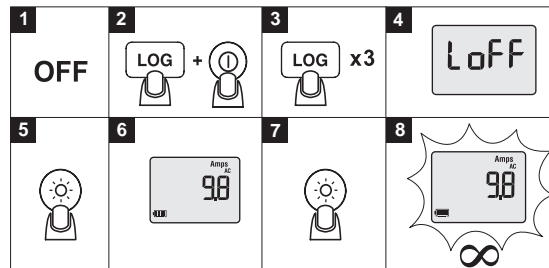

a3001 FC

Wireless iFlex

Quick Reference Guide

⚠️ ⚠️ Warning

To prevent possible electrical shock, fire, or personal injury, read the "a3001 FC Safety Information" before you use this Product.

Go to www.fluke.com to register your product and find more information.