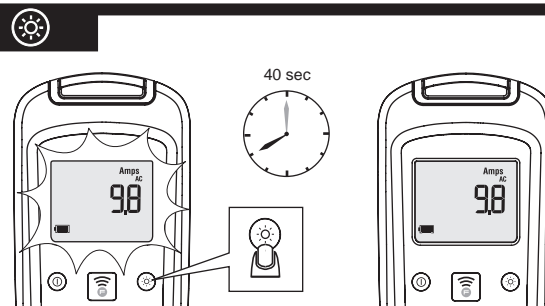

a3001 FC

Wireless iFlex

Quick Reference Guide

⚠️ ⚠️ Warning

To prevent possible electrical shock, fire, or personal injury, read the "a3001 FC Safety Information" before you use this Product.

Go to www.fluke.com to register your product and find more information.